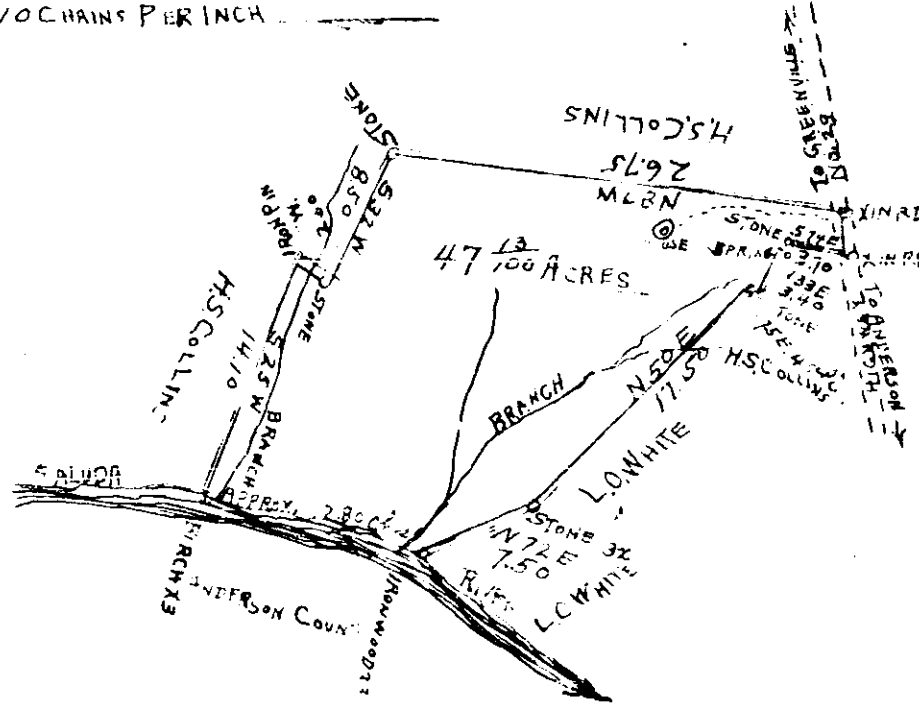

Plat Book-K-Page 149A

149

Scale: 10 CHAINS PER INCH

State of South Carolina
County of Greenville

This plat represents a certain piece parcel or tract of land situated and being in Groves Township, State and County aforesaid containing forty seven and thirteen hundredths (47 ¹³/₁₀₀) Acres more or less.

Plat made at the request of B.H. Wyasdict on
September 5th, A.D. 1943.

I, J. Aldins
Surveyed

4427 Filed This 28 day of Sept 1943
And Recorded in Vol. K Page 149A
W.C. Sumner
Register of Deeds, Greenville County, S.C.